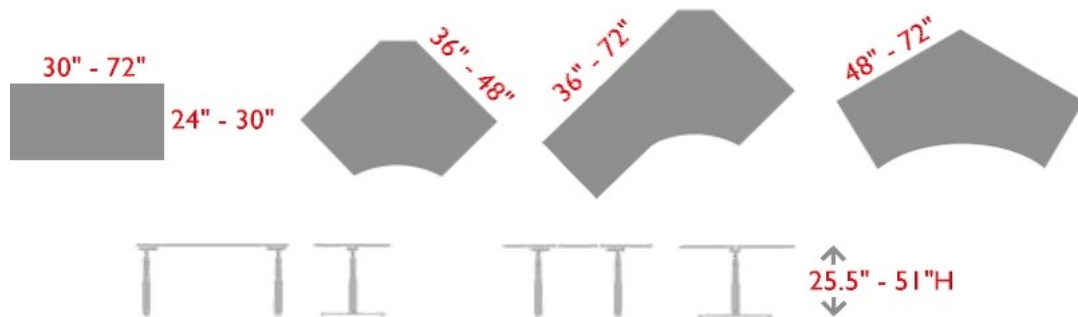

healthy
WORKPLACE

Top Shapes and Sizes

General Dimensions

Frame Color Options

Your Office Will Never Be The Same!

Mark - mark@officefurnitureoption.com - 712-301-1719
Wayne - wtmerc@gmail.com - 712-577-0182
Tom - chknnek@yahoo.com - 712-259-0326